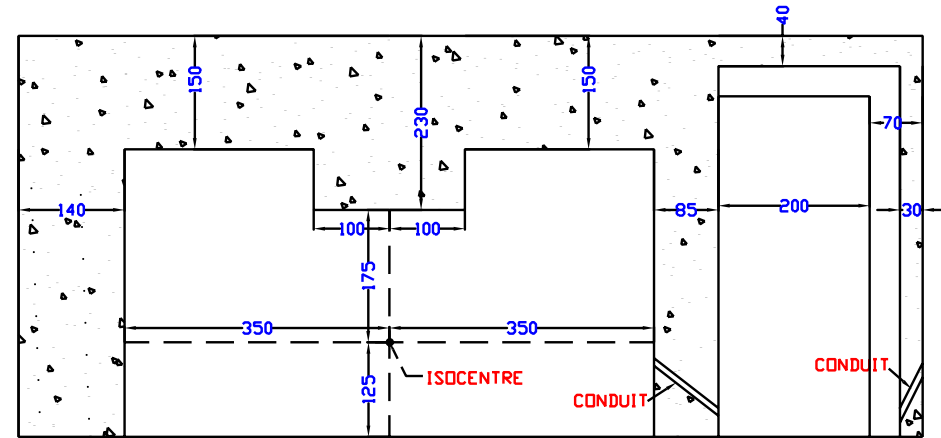

# TYPICAL LAYOUT OF 15MV MEDICAL LINEAR ACCELERATOR

(AREA: 6m x 7m)

SECTION X-X

SECTION Y-Y

SECTION Z-Z

NOT TO SCALE : All dimensions are in Centimeter