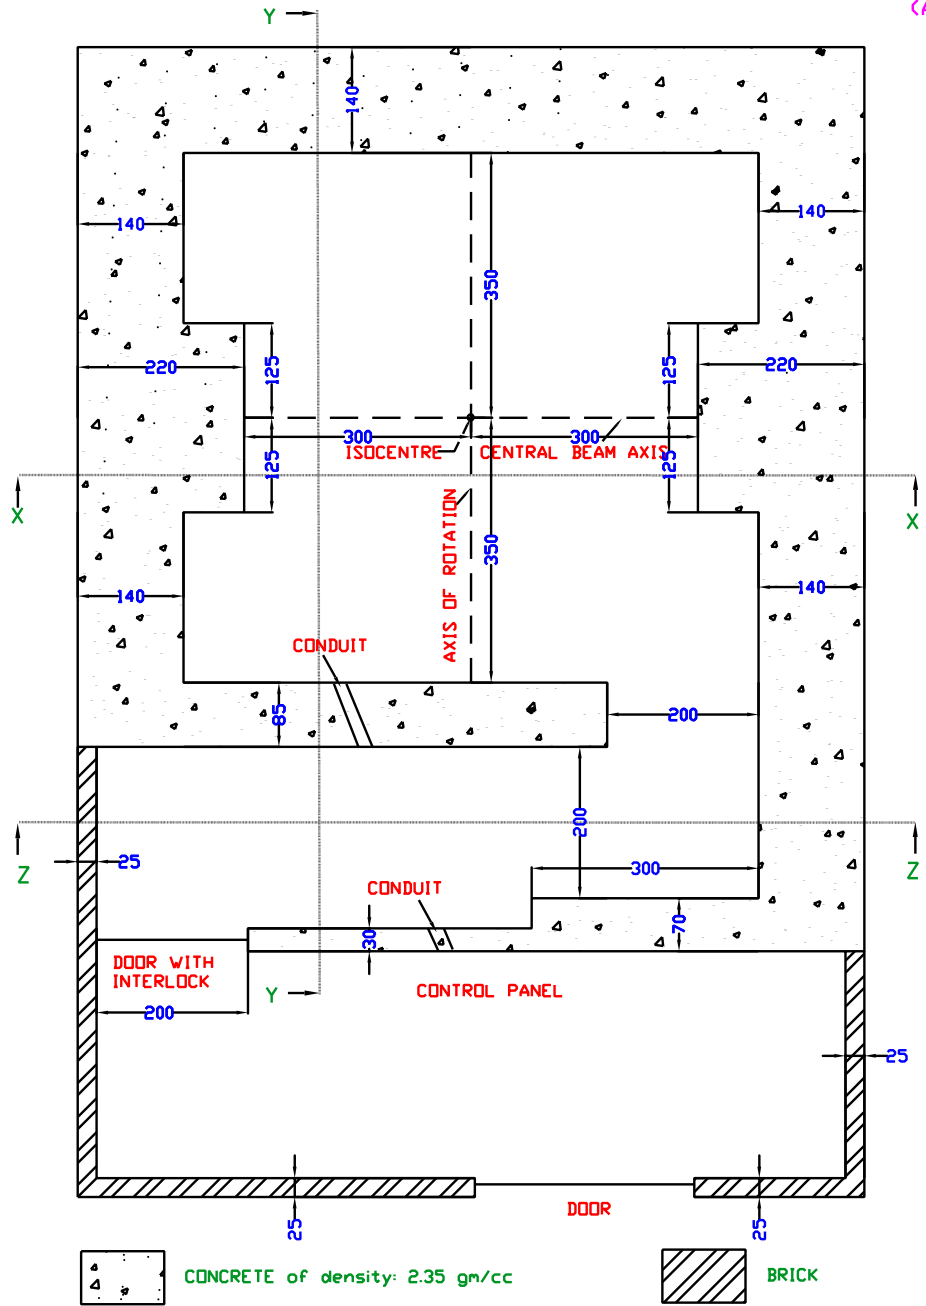

# TYPICAL LAYOUT OF 15MV MEDICAL LINEAR ACCELERATOR

(AREA: 6m x 7m)

SECTION X-X

SECTION Y-Y

SECTION Z-Z

NOT TO SCALE : All dimensions are in Centimeter