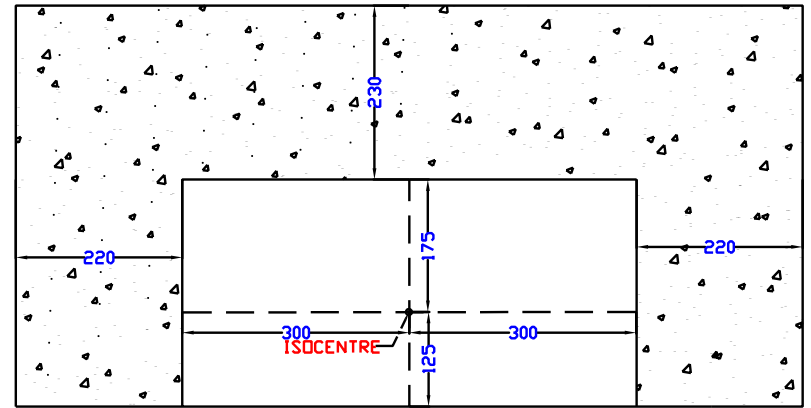

# TYPICAL LAYOUT OF 15MV MEDICAL LINEAR ACCELERATOR

(AREA: 6m x 7m)

SECTION X-X

SECTION Y-Y

SECTION Z-Z

NOT TO SCALE : All dimensions are in Centimeter