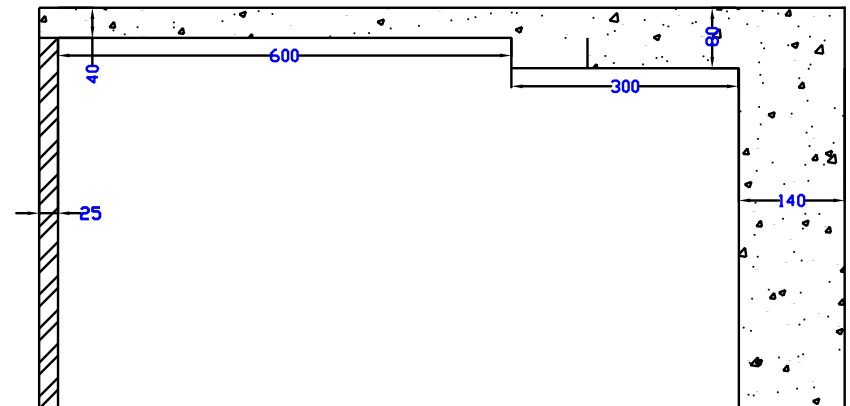

# TYPICAL LAYOUT OF 15MV MEDICAL LINEAR ACCELERATOR

(AREA: 6m x 7m)

SECTION X-X

SECTION Y-Y

SECTION Z-Z

NOT TO SCALE : All dimensions are in Centimeter