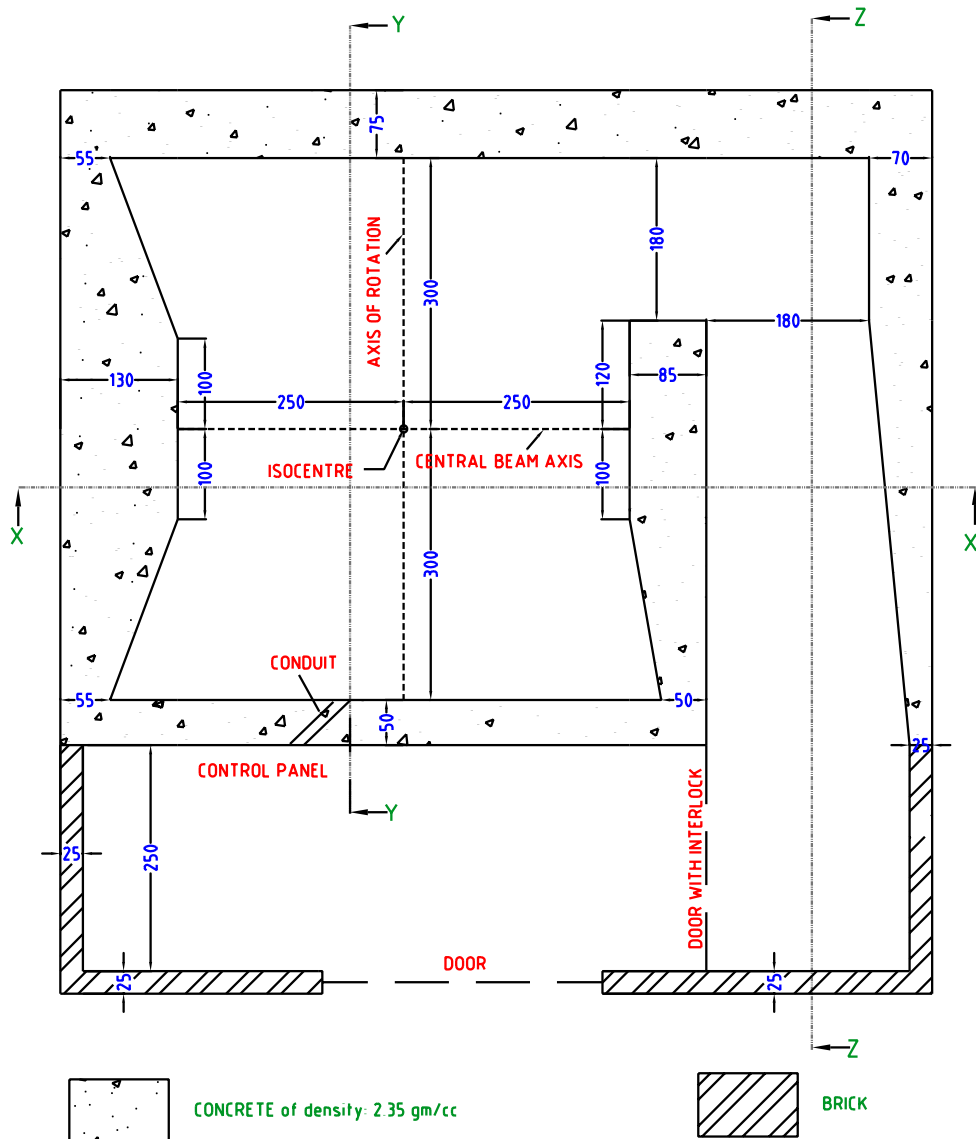

# TYPICAL LAYOUT OF TELECOBALT INSTALLATION

[AREA: 5mX6m]

SECTION X-X

SECTION Y-Y

SECTION Z-Z

NOT TO SCALE : All dimensions are in Centimeter